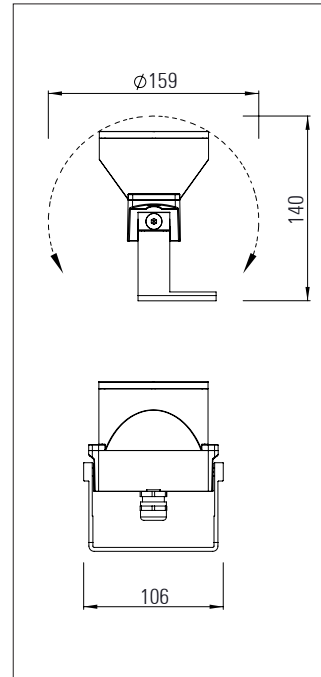

D 40 WE System IP66

Exterior DMX controlled, dynamic LED effect lighting system