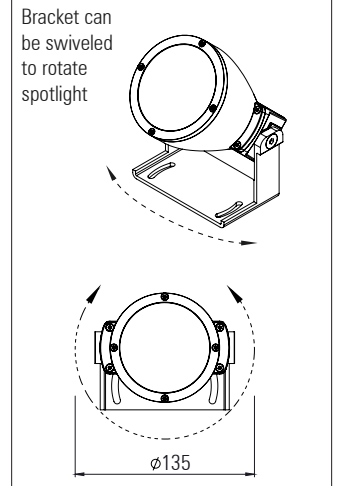

Product description:

Each fixture incorporates an 8x LED light engine, one or two LV multi-channel DMX drivers and a textured glass panel optic. These can all be customised to create decorative, dynamic lit-effects tailored to suit project requirements.

The system does not rely on any moving parts and the LEDs are not run at full power for most of the dimming sequence, giving a long working life of up to 100,000 hours.

Each fixture can be run at up to 5 Watts, providing up to 400 lumens, depending on the mix of LED colours and colour temperatures and the textured glass used. The lumen output varies during the dimming control sequence.

Rotatable in two axes using the adjustable angle brackets. Other mounting brackets are also available including custom designs to meet project requirements. Tree-strap and ground spike mounting options are available.

Both integral DMX LV driver and remote AC to DC DMX driver versions are available.

Various LED colours, colour temperatures and CRI options available. Different colour LEDs or white LEDs of different colour temperatures can be specified for each of the 8 LEDs within the light engine.

Satin black, satin white or any RAL paint colour finish.

Custom anti-glare accessories can be specified - ensuring excellent visual comfort.