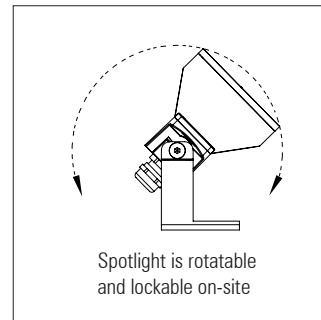

Product description:

Each fixture incorporates an 8x LED light engine, one or two LV multi-channel DMX drivers and a textured glass panel optic. These can all be customised to create decorative, dynamic lit-effects tailored to suit project requirements.

The system does not rely on any moving parts and the LEDs are not run at full power for most of the dimming sequence, giving a long working life of up to 100,000 hours.

Each fixture can be run at up to 5 Watts, providing up to 400 lumens, depending on the mix of LED colours and colour temperatures and the textured glass used. The lumen output varies during the dimming control sequence.

Rotatable in two axes using the adjustable angle brackets. Other mounting brackets are also available including custom designs to meet project requirements. Tree-strap and ground spike mounting options are available.

Both integral DMX LV driver and remote AC to DC DMX driver versions are available.

Various LED colours, colour temperatures and CRI options available. Different colour LEDs or white LEDs of different colour temperatures can be specified for each of the 8 LEDs within the light engine.

Satin black, satin white or any RAL paint colour finish.

Custom anti-glare accessories can be specified - ensuring excellent visual comfort.