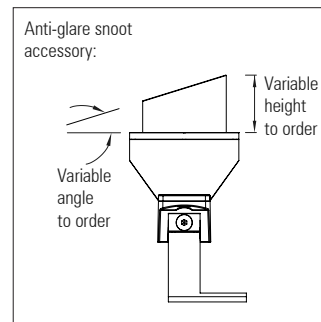

Product description:

Each fixture incorporates an 8x LED light engine, one or two LV multi-channel DMX drivers and a textured glass panel optic. These can all be customised to create decorative, dynamic lit-effects tailored to suit project requirements.

The system does not rely on any moving parts and the LEDs are not run at full power for most of the dimming sequence, giving a long working life of up to 100,000 hours.

Each fixture can be run at up to 5 Watts, providing up to 400 lumens, depending on the mix of LED colours and colour temperatures and the textured glass used. The lumen output varies during the dimming control sequence.

Rotatable in two axes using the adjustable angle brackets. Other mounting brackets are also available including custom designs to meet project requirements. Tree-strap and ground spike mounting options are available.

Both integral DMX LV driver and remote AC to DC DMX driver versions are available.

Various LED colours, colour temperatures and CRI options available. Different colour LEDs or white LEDs of different colour temperatures can be specified for each of the 8 LEDs within the light engine.

Satin black, satin white or any RAL paint colour finish.

Custom anti-glare accessories can be specified - ensuring excellent visual comfort.