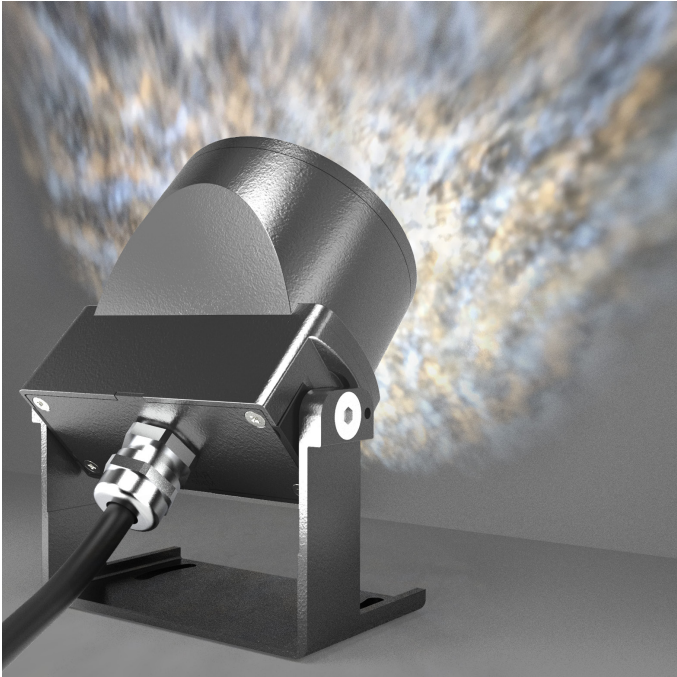

D 40 WE System IP66

Exterior DMX controlled, dynamic LED effect lighting system

D 40 WE System IP66

The D 40 WE System IP66 is an exterior LED projector range, developed for use in landscape and architectural lighting applications which require customisable, decorative, dynamic lit-effects from a compact luminaire.

Product description:

Each fixture incorporates an 8x LED light engine, one or two LV multi-channel DMX drivers and a textured glass panel optic. These can all be customised to create decorative, dynamic lit-effects tailored to suit project requirements.

The system does not rely on any moving parts and the LEDs are not run at full power for most of the dimming sequence, giving a long working life of up to 100,000 hours.

Each fixture can be run at up to 5 Watts, providing up to 400 lumens, depending on the mix of LED colours and colour temperatures and the textured glass used. The lumen output varies during the dimming control sequence.

Rotatable in two axes using the adjustable angle brackets. Other mounting brackets are also available including custom designs to meet project requirements. Tree-strap and ground spike mounting options are available.